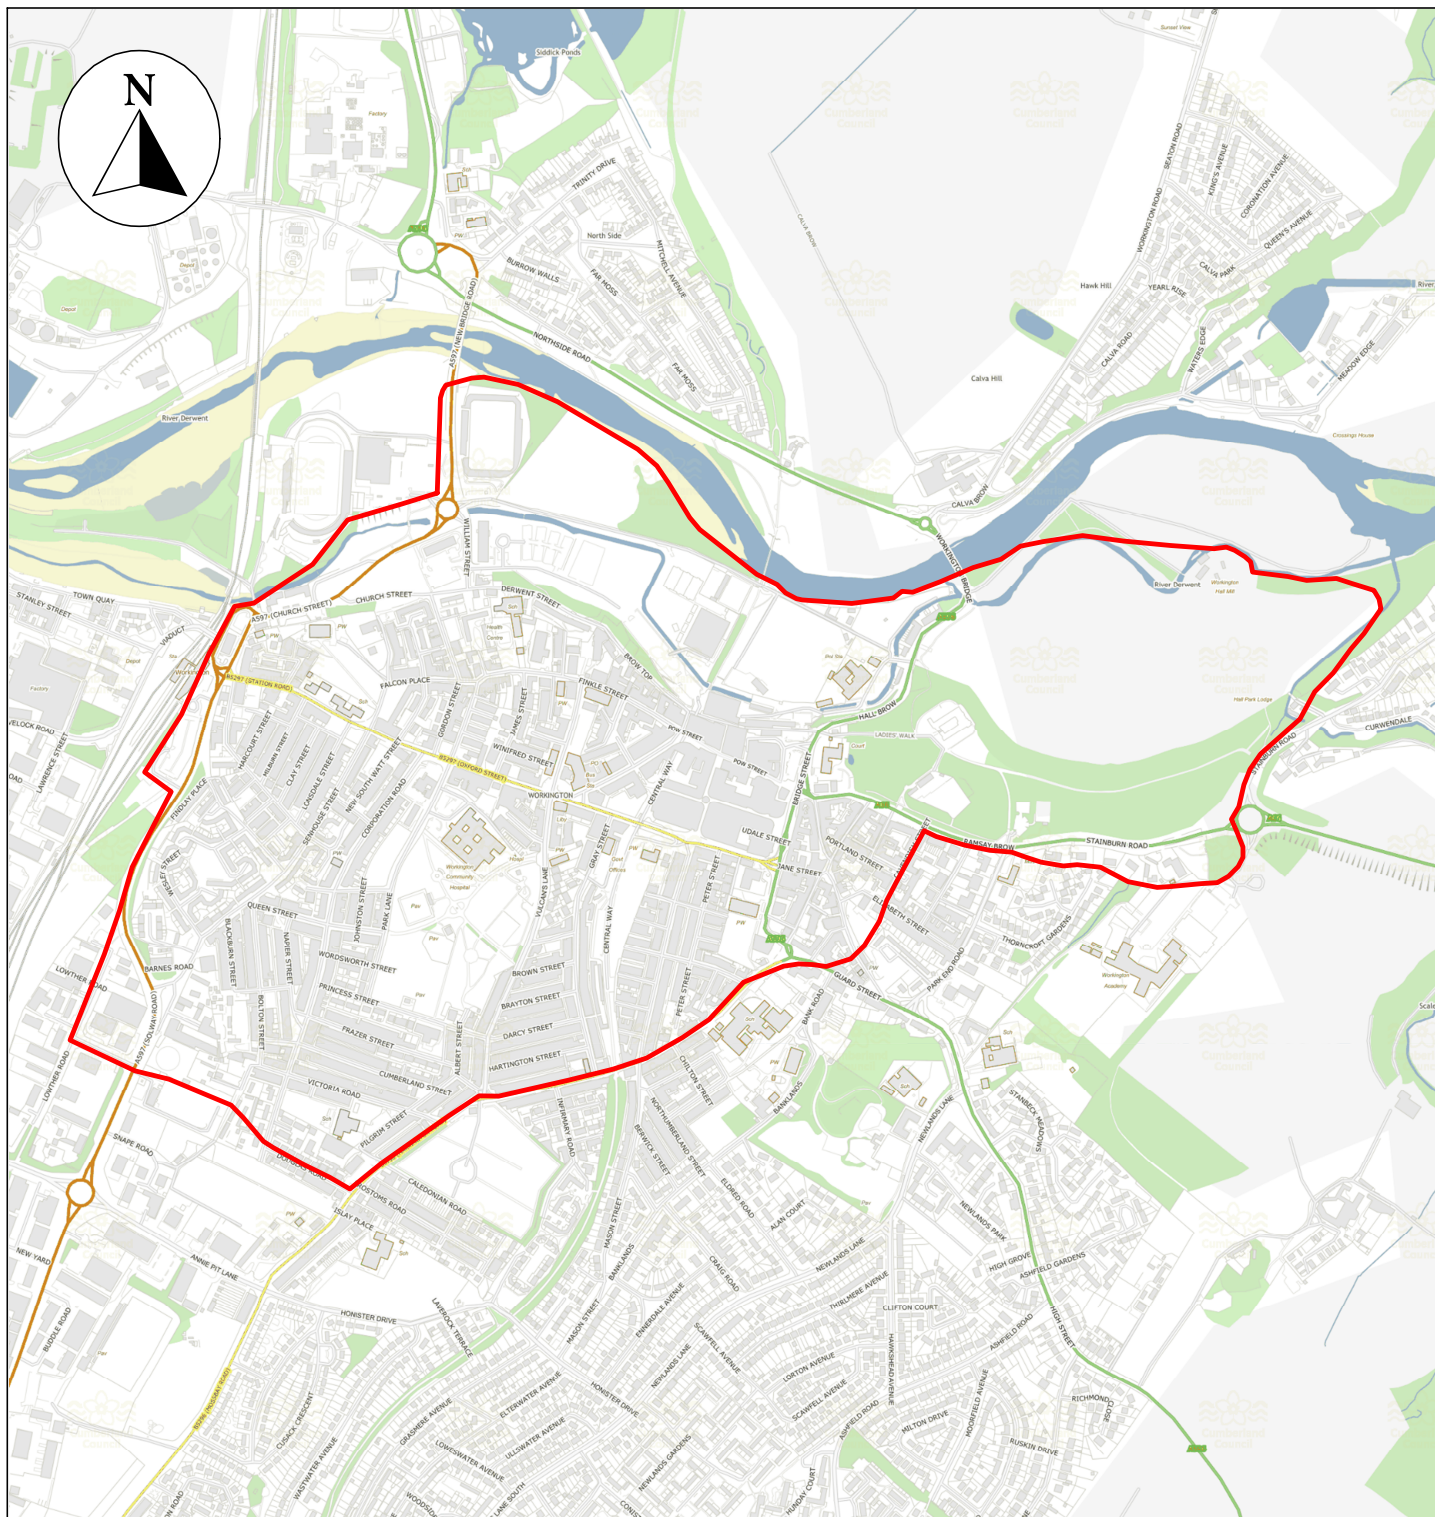

Public Space Protection Order Cumberland Council 2024

ANTI-SOCIAL BEHAVIOUR CRIME AND
POLICING ACT 2014

Workington Town Centre, Cumbria

Neighbourhoods
Education and Enforcement
Allerdale House
Workington
CA14 3YJ

Scale: 1 : 12,500
Date: February 2024

©crown copyright database rights 2024
ordnance survey AC0000861732